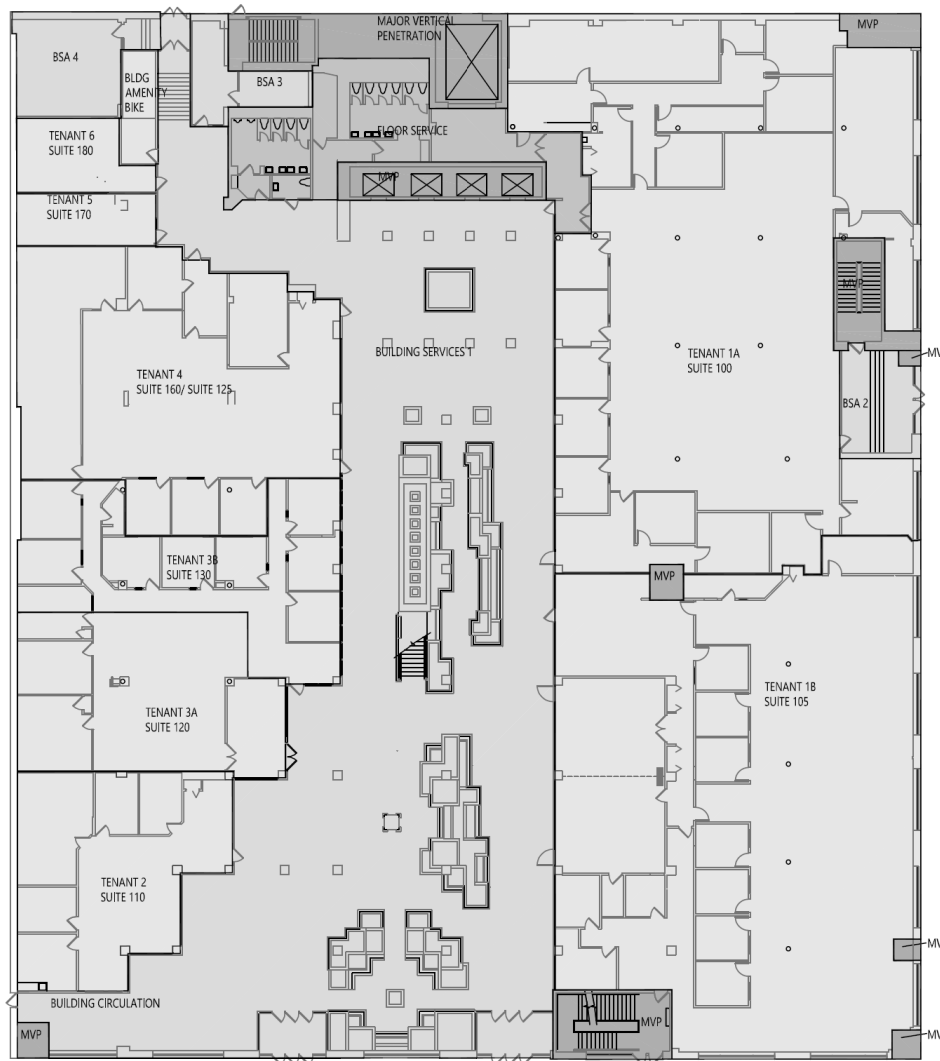

FOR LEASE

The Golden Rule Building

85 East Seventh Place, St. Paul, MN 55101

First Floor

SEVENTH STREET

SEVENTH PLACE

Sherry Hastings
(651) 290-8893
shastings@cres-inc.com

Pat Wolf
(651) 290-8892
patwolf@cres-inc.com